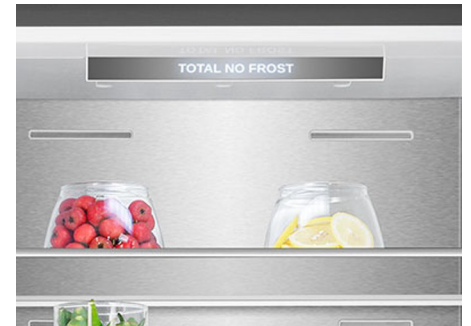

Frost-Free Cooling

The Total No-Frost cooling system circulates cold air throughout the refrigerator and freezer compartments, helping prevent frost buildup and eliminating the need for manual defrosting.