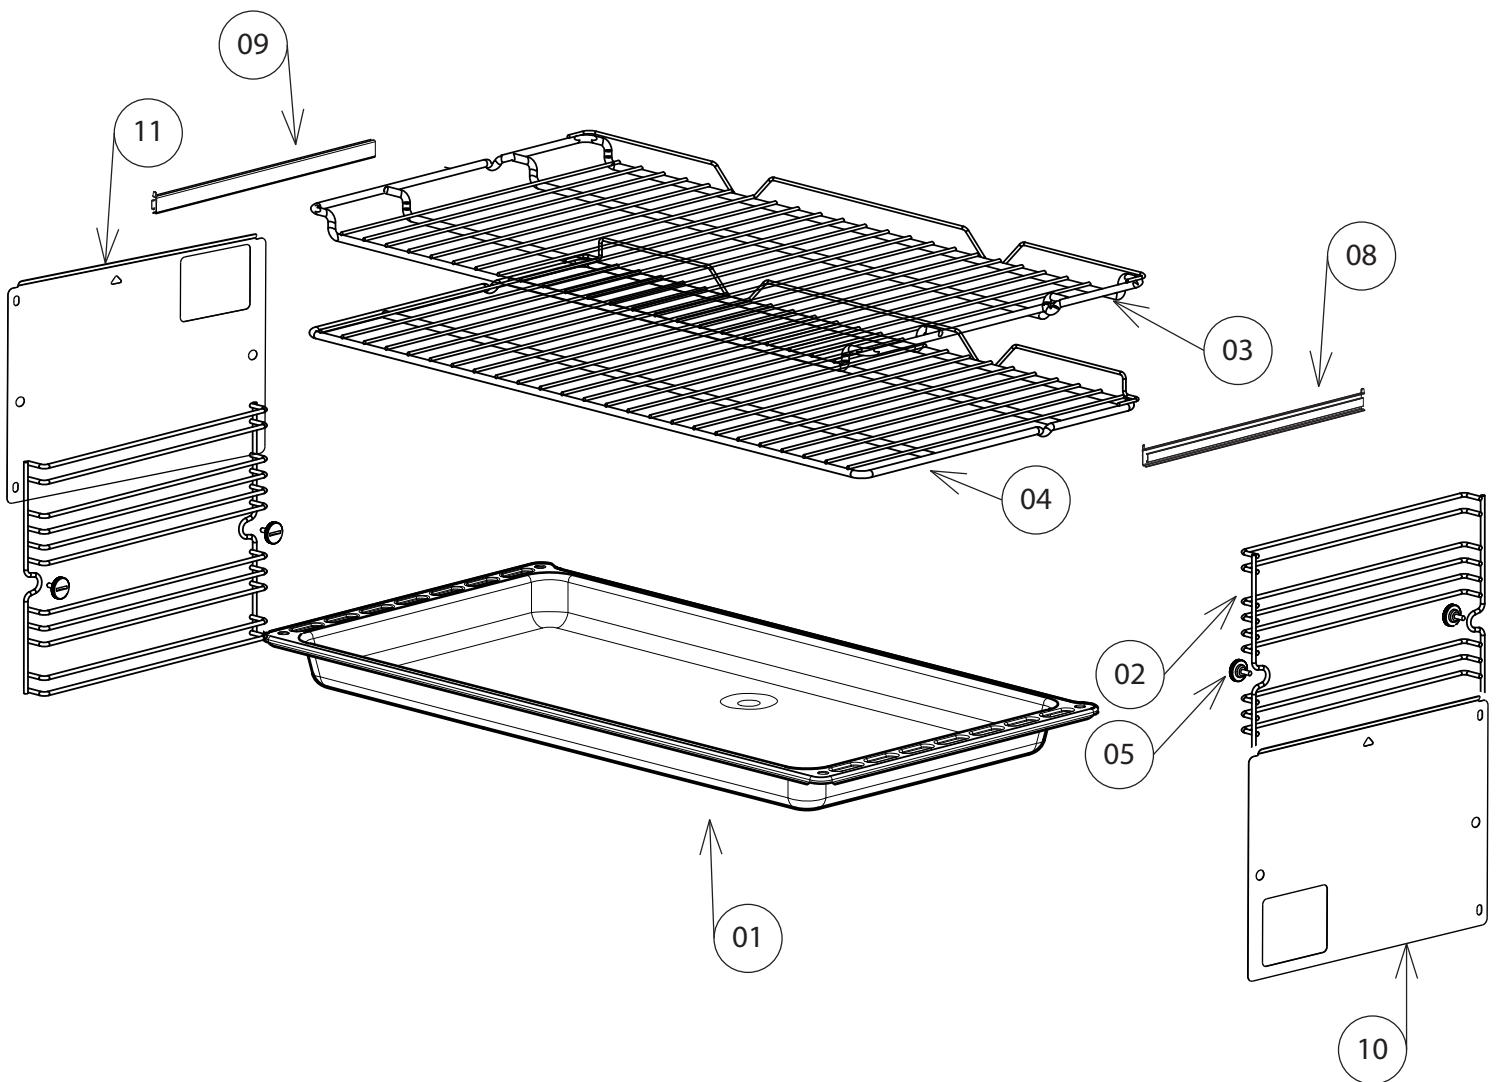

Ref.	Part description	Product code	
		C36GVR114A	
		Feature	Part code
01	OVEN DOOR GLASS ASSY		0329G014
02	HANDLE ASSY		037385080
04	SCREW		001344
05	UPPER DOOR TRIM		51B9G18A
06	INNER DOOR GLASS		0313386
07	OVEN DOOR HINGE		063171
08	INNER DOOR GLASS		0313374
09	SCREW		001288
10	BOTTOM DOOR TRIM		51B9G21A
11	CORNER DOOR LOWER RH		069119
12	CORNER DOOR LOWER LH		069120
13	RETAINER DOOR GLASS		069097
14	SUPPORT DOOR GLASS		069098
15	SCREW		001355
16	SCREW(BREV.KIL)8PX13TMT ZN		001056
17	UPPER CORNER		069118
18			069117
19	BRACKET CORNER LEFT		094714
20	BRACKET CORNER RIGHT		094715
21	BRACKET		069106
22	RUBBER		040082
23	SCREW		001311
24	BRACKET		069105
25	WASHER		003113

Ref.	Part description	Product code	
		C36GVR114A	
		Feature	Part code
01	LOWER PANEL		371V9G01AVR
02	INSIDE PANEL		373V9G01A
03	DRAWER		39K9G01X.1
04	SPACER		1031909
05	DRAWER RAIL		103881A
06	TRIM SUPPORT RAIL DRAWER		51B9G08Z
07	NUT		214037
08	SCREW		001187

Ref.	Part description	Product code	
		C36GVR114A	
		Feature	Part code
01	FAN DIFFUSER		47A9G050
02	TRIM ELEMENT BAKE		51B9G07Z
03	LOWER PROTECTION		4219G05Z
04	BOTTOM ELEMENT	240 V	062170001
05	ELEMENT SUPPORT		1031844
06	FAN MOTOR DX	120 V 60 Hz	079081
08	SCREW		001172
09	MOTOR PARTITION		4219G01G
10	TOP+GRILL ELEMENT	240 V	062174001
11	CLIP		213026
12	FAN MOTOR SX	120 V 60 Hz	079078
13	MOTOR SUPPORT		51BFG01
14	CIRCULAR ELEMENT	240 V	062173001
15	CLIP		213031
16	CUT-OFF THERMOSTAT 80°C		066145
19	SIDE LAMP HOLDER	120 V	072035
20	LAMP HOLDER		072034
21	HARNESS SIDE LAMP		1132482

Ref.	Part description	Product code	
		C36GVR114A	
		Feature	Part code
01	OVEN TRAY BROILER		48B6105G
	BROILER PAN		48E6104G
	OVEN TRAY		48B9G01G
	OVEN TRAY AIR FRY		48BF907G
02	SHELF SUPPORT		217789
03	SHELF DROP DOWN		217812
04	SHELF FLAT		217785.1
05	SCREW SHELF SUPPORT		001142
08	RIGHT TELESCOPIC RUNNER		1031782
09	LEFT TELESCOPIC RUNNER		1031783
10	RIGHT CATALYTIC PANEL		473270
11	LATERAL CATALYTIC PANEL		473260
-	BOOK USER		1106667
	BOOK INSTALLER		1106666