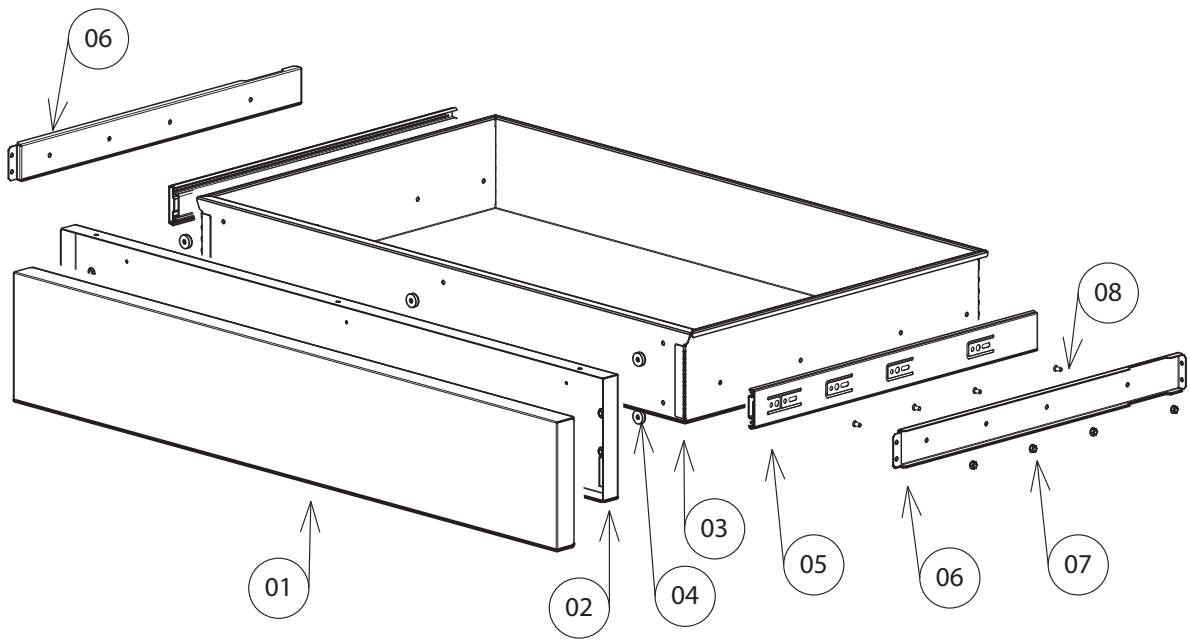

Ref.	Part description	Product code	
		C36GVR114A	
		Feature	Part code
01	OVEN DOOR GLASS ASSY		0329G014
02	HANDLE ASSY		037385080
04	SCREW		001344
05	UPPER DOOR TRIM		51B9G18A
06	INNER DOOR GLASS		0313386
07	OVEN DOOR HINGE		063171
08	INNER DOOR GLASS		0313374
09	SCREW		001288
10	BOTTOM DOOR TRIM		51B9G21A
11	CORNER DOOR LOWER RH		069119
12	CORNER DOOR LOWER LH		069120
13	RETAINER DOOR GLASS		069097
14	SUPPORT DOOR GLASS		069098
15	SCREW		001355
16	SCREW(BREV.KIL)8PX13TMT ZN		001056
17	UPPER CORNER		069118
18			069117
19	BRACKET CORNER LEFT		094714
20	BRACKET CORNER RIGHT		094715
21	BRACKET		069106
22	RUBBER		040082
23	SCREW		001311
24	BRACKET		069105
25	WASHER		003113

Ref.	Part description	Product code	
		C36GVR114A	
		Feature	Part code
01	LOWER PANEL		371V9G01AVR
02	INSIDE PANEL		373V9G01A
03	DRAWER		39K9G01X.1
04	SPACER		1031909
05	DRAWER RAIL		103881A
06	TRIM SUPPORT RAIL DRAWER		51B9G08Z
07	NUT		214037
08	SCREW		001187

Ref.	Part description	Product code	
		C36GVR114A	
		Feature	Part code
01	FAN DIFFUSER		47A9G050
02	TRIM ELEMENT BAKE		51B9G07Z
03	LOWER PROTECTION		4219G05Z
04	BOTTOM ELEMENT	240 V	062170001
05	ELEMENT SUPPORT		1031844
06	FAN MOTOR DX	120 V 60 Hz	079081
08	SCREW		001172
09	MOTOR PARTITION		4219G01G
10	TOP+GRILL ELEMENT	240 V	062174001
11	CLIP		213026
12	FAN MOTOR SX	120 V 60 Hz	079078
13	MOTOR SUPPORT		51BFG01
14	CIRCULAR ELEMENT	240 V	062173001
15	CLIP		213031
16	CUT-OFF THERMOSTAT 80°C		066145
19	SIDE LAMP HOLDER	120 V	072035
20	LAMP HOLDER		072034
21	HARNESS SIDE LAMP		1132482

Ref.	Part description	Product code	
		C36GVR114A	
		Feature	Part code
01	OVEN TRAY BROILER		48B6105G
	BROILER PAN		48E6104G
	OVEN TRAY		48B9G01G
	OVEN TRAY AIR FRY		48BF907G
02	SHELF SUPPORT		217789
03	SHELF DROP DOWN		217812
04	SHELF FLAT		217785.1
05	SCREW SHELF SUPPORT		001142
08	RIGHT TELESCOPIC RUNNER		1031782
09	LEFT TELESCOPIC RUNNER		1031783
10	RIGHT CATALYTIC PANEL		473270
11	LATERAL CATALYTIC PANEL		473260
-	BOOK USER		1106667
	BOOK INSTALLER		1106666